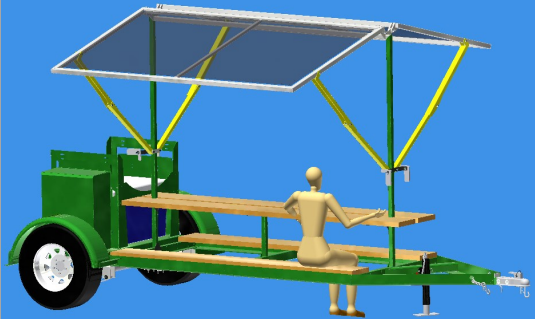

Portable Shade Trailers

Now in Production...
Order today!

SHADE TRAILERS

- Shade with table and seating for six
- Foldable top for easy transport
- Optional Igloo Coolers (up to 4)

GK MACHINE Donald Oregon 503-678-5525