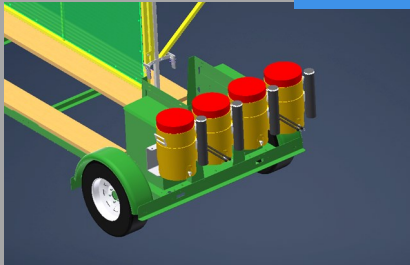

Portable Shade Trailers

Now in Production...
Order today!

SHADE TRAILERS

- Shade with table and seating for six
- Foldable top for easy transport
- Optional Igloo Coolers (up to 4)

GK MACHINE Donald Oregon 503-678-5525